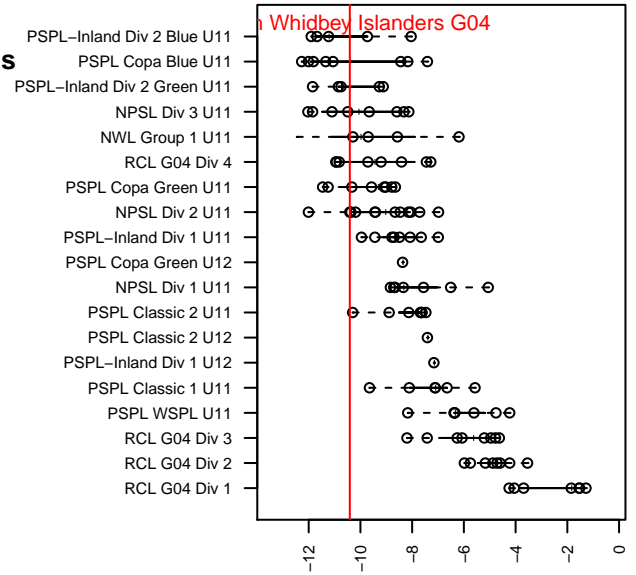

North Whidbey Islanders G04

North Whidbey SC
 Whidbey, WA
 G04 total strength=82
 attack=0.15 defense=0.05
 fall league = NPSL Div 2 U11
 spr league = Spr NPSL Divison 3 U11

alt names used:
 NORTH WHIDBEY G04 ISLANDERS SELECT
 North Whidbey Soccer Club GU11 Islanders
 NWSC Deception FC G04
 NWSC Deception FC 04

Venues played:
 2015 Strawberry Classic GU11
 2015 Bigfoot Silver B U11
 2015 NPSL Division 2 U11
 2015 Spr NPSL Divison 3 U11

North Whidbey Islanders G04
 Dots are actual minus expected GF (blue circles) and GA (red triangles).
 Blue line is smoothed change in attack strength. Red is smoothed change in defense strength.

**attack and defense variance (black dot)
relative to other teams
and top 10 in region**

**attack and defense rating
relative to others at age
and all opponents in last 13 months**

Performance relative to 13 month average