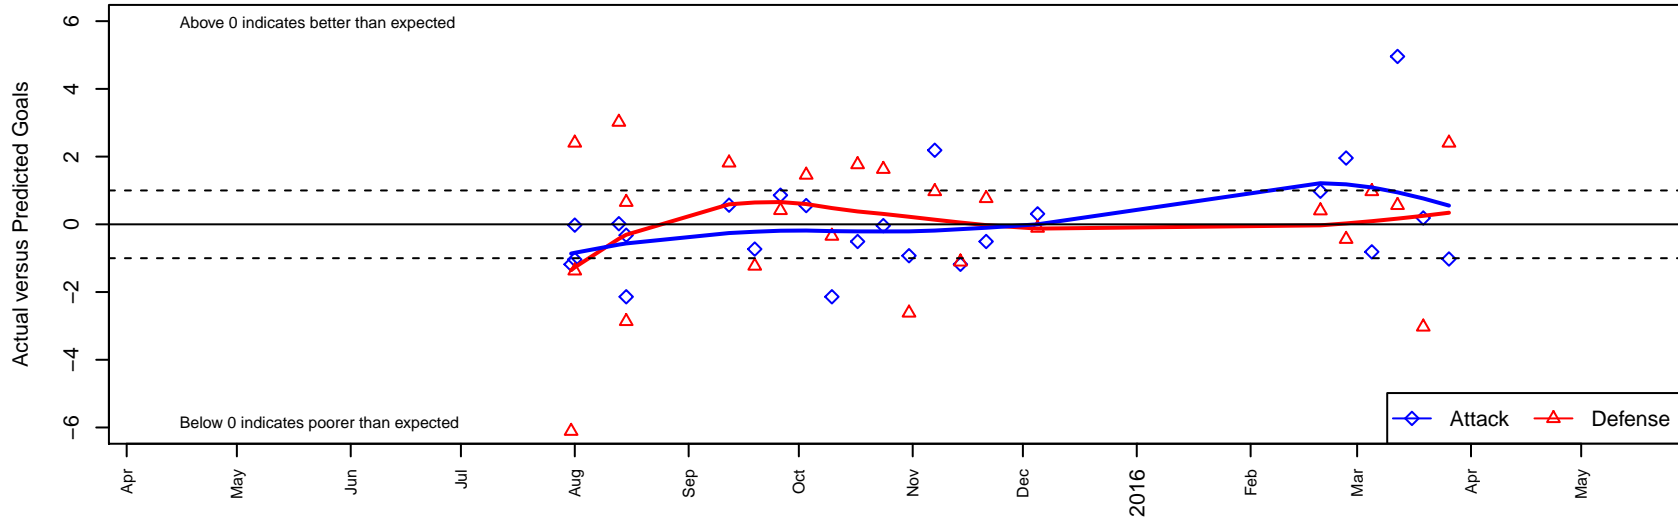

North Whidbey Islanders G04

North Whidbey SC
 Whidbey, WA
 G04 total strength=82
 attack=0.15 defense=0.05
 fall league = NPSL Div 2 U11
 spr league = Spr NPSL Divison 3 U11

alt names used:
 NORTH WHIDBEY G04 ISLANDERS SELECT
 North Whidbey Soccer Club GU11 Islanders
 NWSC Deception FC G04
 NWSC Deception FC 04

Venues played:
 2015 Strawberry Classic GU11
 2015 Bigfoot Silver B U11
 2015 NPSL Division 2 U11
 2015 Spr NPSL Divison 3 U11

North Whidbey Islanders G04
 Dots are actual minus expected GF (blue circles) and GA (red triangles).
 Blue line is smoothed change in attack strength. Red is smoothed change in defense strength.

**attack and defense variance (black dot)
relative to other teams
and top 10 in region**

**attack and defense rating
relative to others at age
and all opponents in last 13 months**

Performance relative to 13 month average