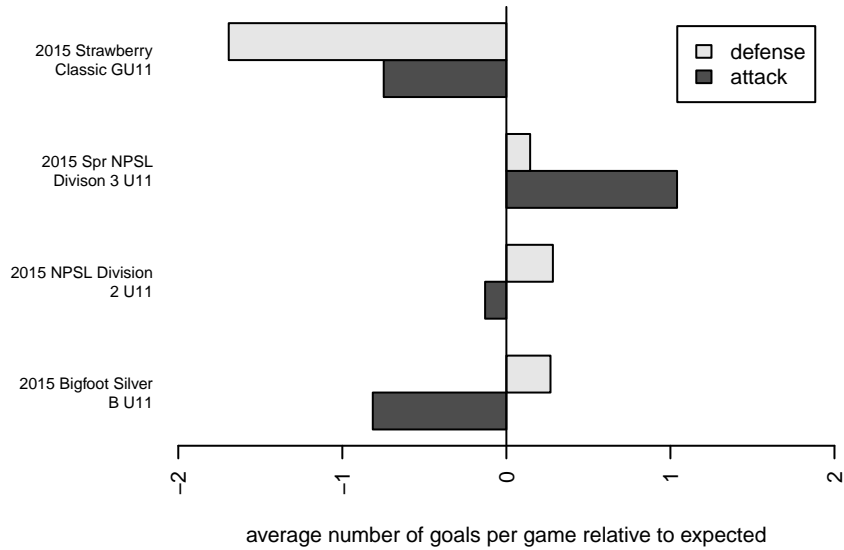

Venues played:
 2015 Strawberry Classic GU11
 2015 Bigfoot Silver B U11
 2015 NPSL Division 2 U11
 2015 Spr NPSL Divison 3 U11

North Whidbey Islanders G04
 Dots are actual minus expected GF (blue circles) and GA (red triangles).
 Blue line is smoothed change in attack strength. Red is smoothed change in defense strength.

**attack and defense variance (black dot)
relative to other teams
and top 10 in region**

**attack and defense rating
relative to others at age
and all opponents in last 13 months**

Performance relative to 13 month average